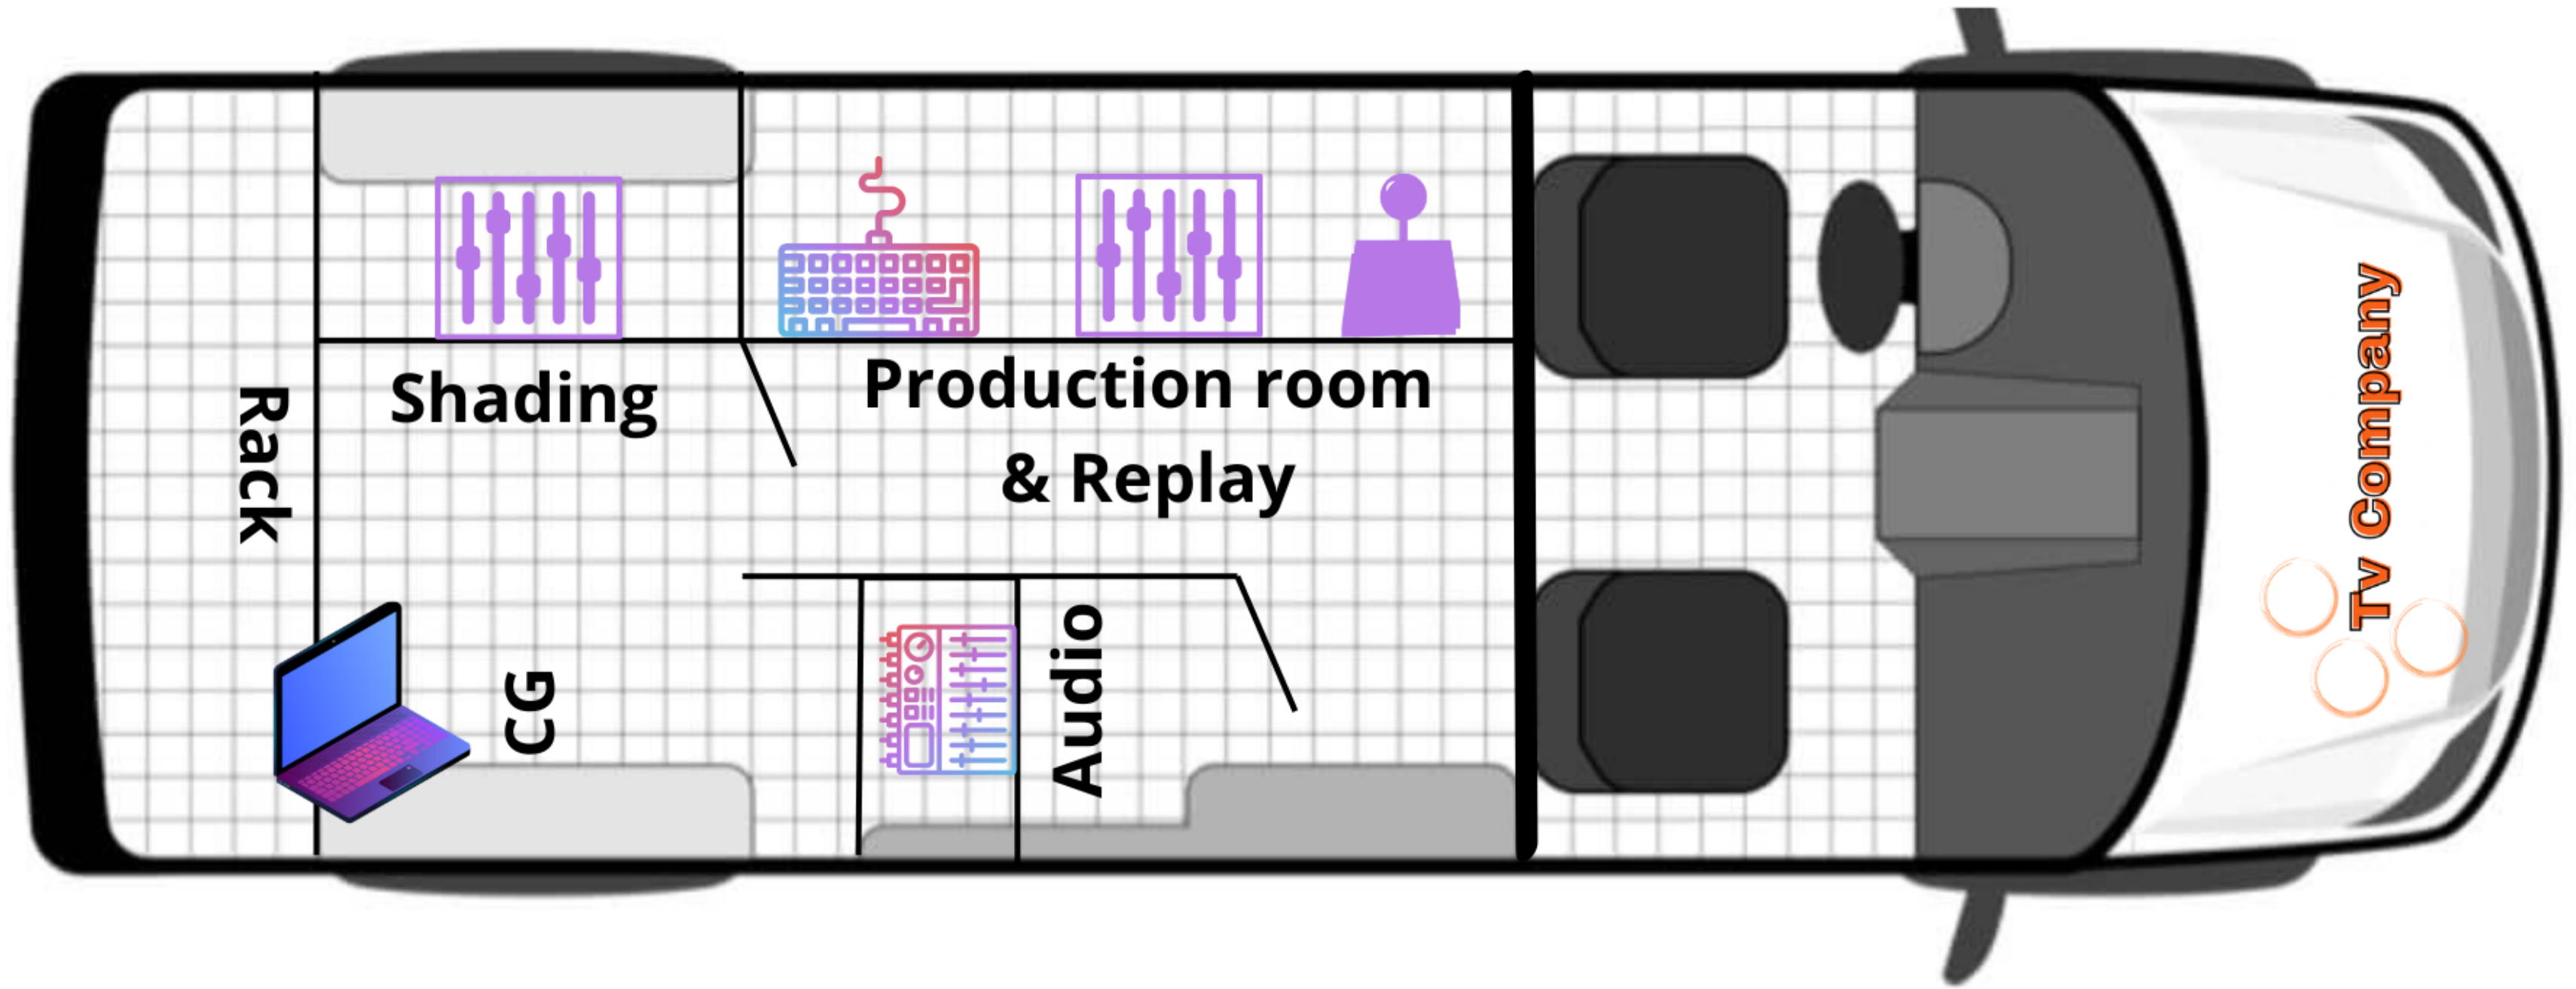

Truck Layout OB1//4K HDR // Mercedes Sprinter 7m x 2,2m

3 x 220V of 1 x 400V 32A - Tender truck 4m x 2m

Video

Camera's:

Up to 8 GVG LDK 8000 Elite HD/LDX 86n

Up to 2 GVG LDK HD/LDX WIRELESS Vislink system

Up to 2 GVG LDX C92 (with remote option)

TOTAL OF 12 CAMERA'S HD OR UHD

Monitoring :

FRONTDESK

2 X SONY UHD 32 INCH

2 X BEETRONICS HD 32 INCH

2de desk

Sony UHD 24 INCH

Switcher: