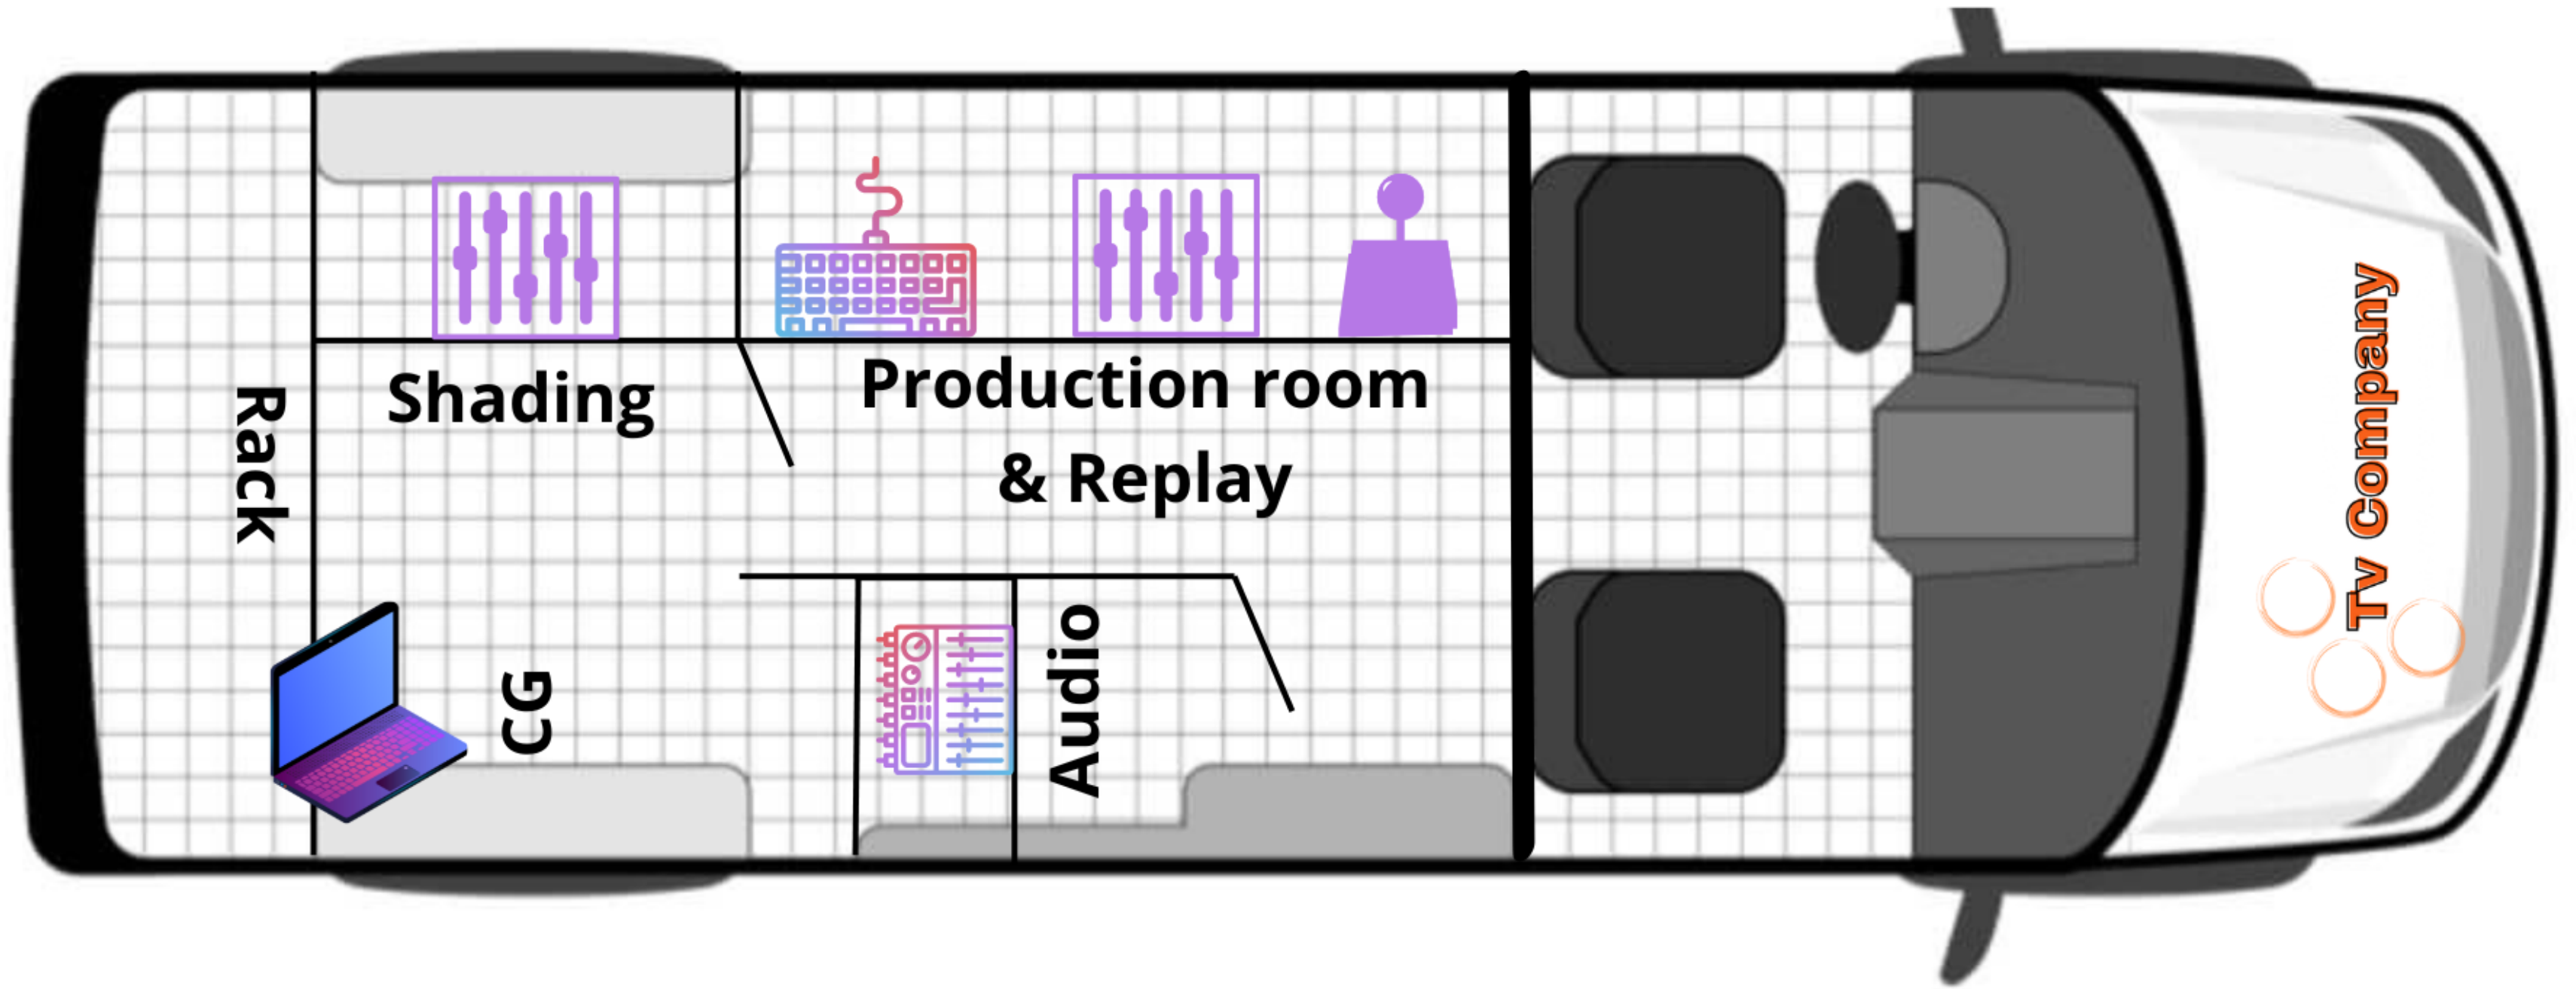

Truck Layout OB1//4K HDR // Mercedes Sprinter 7m x 2,2m

3 x 220V of 1 x 400V 32A - Tender truck 4m x 2m

Video

Camera's:

Up to 8 GVG LDK 8000 Elite HD/LDX 86n UHD

Up to 2 GVG LDK HD/LDX WIRELESS Vislink system

Up to 2 GVG LDX C92 UHD (with remote option)

TOTAL OF 12 CAMERA'S HD OR UHD

Monitoring :

Production room

4 X SONY LMD SERIES 24 INCH

2 X BEETRONICS HD 32 INCH

Tech & Sound room

Sony LMD SERIES 24 INCH

Switcher:

GVG KULA UHD 2ME 36 inputs and 12 outputs

Matrix:

GVG 64x64

Intercom:

RTS ODIN + VLINK CLOUD

ZELLO WIFI SYSTEM

MOTOROLA PORTOFOONS